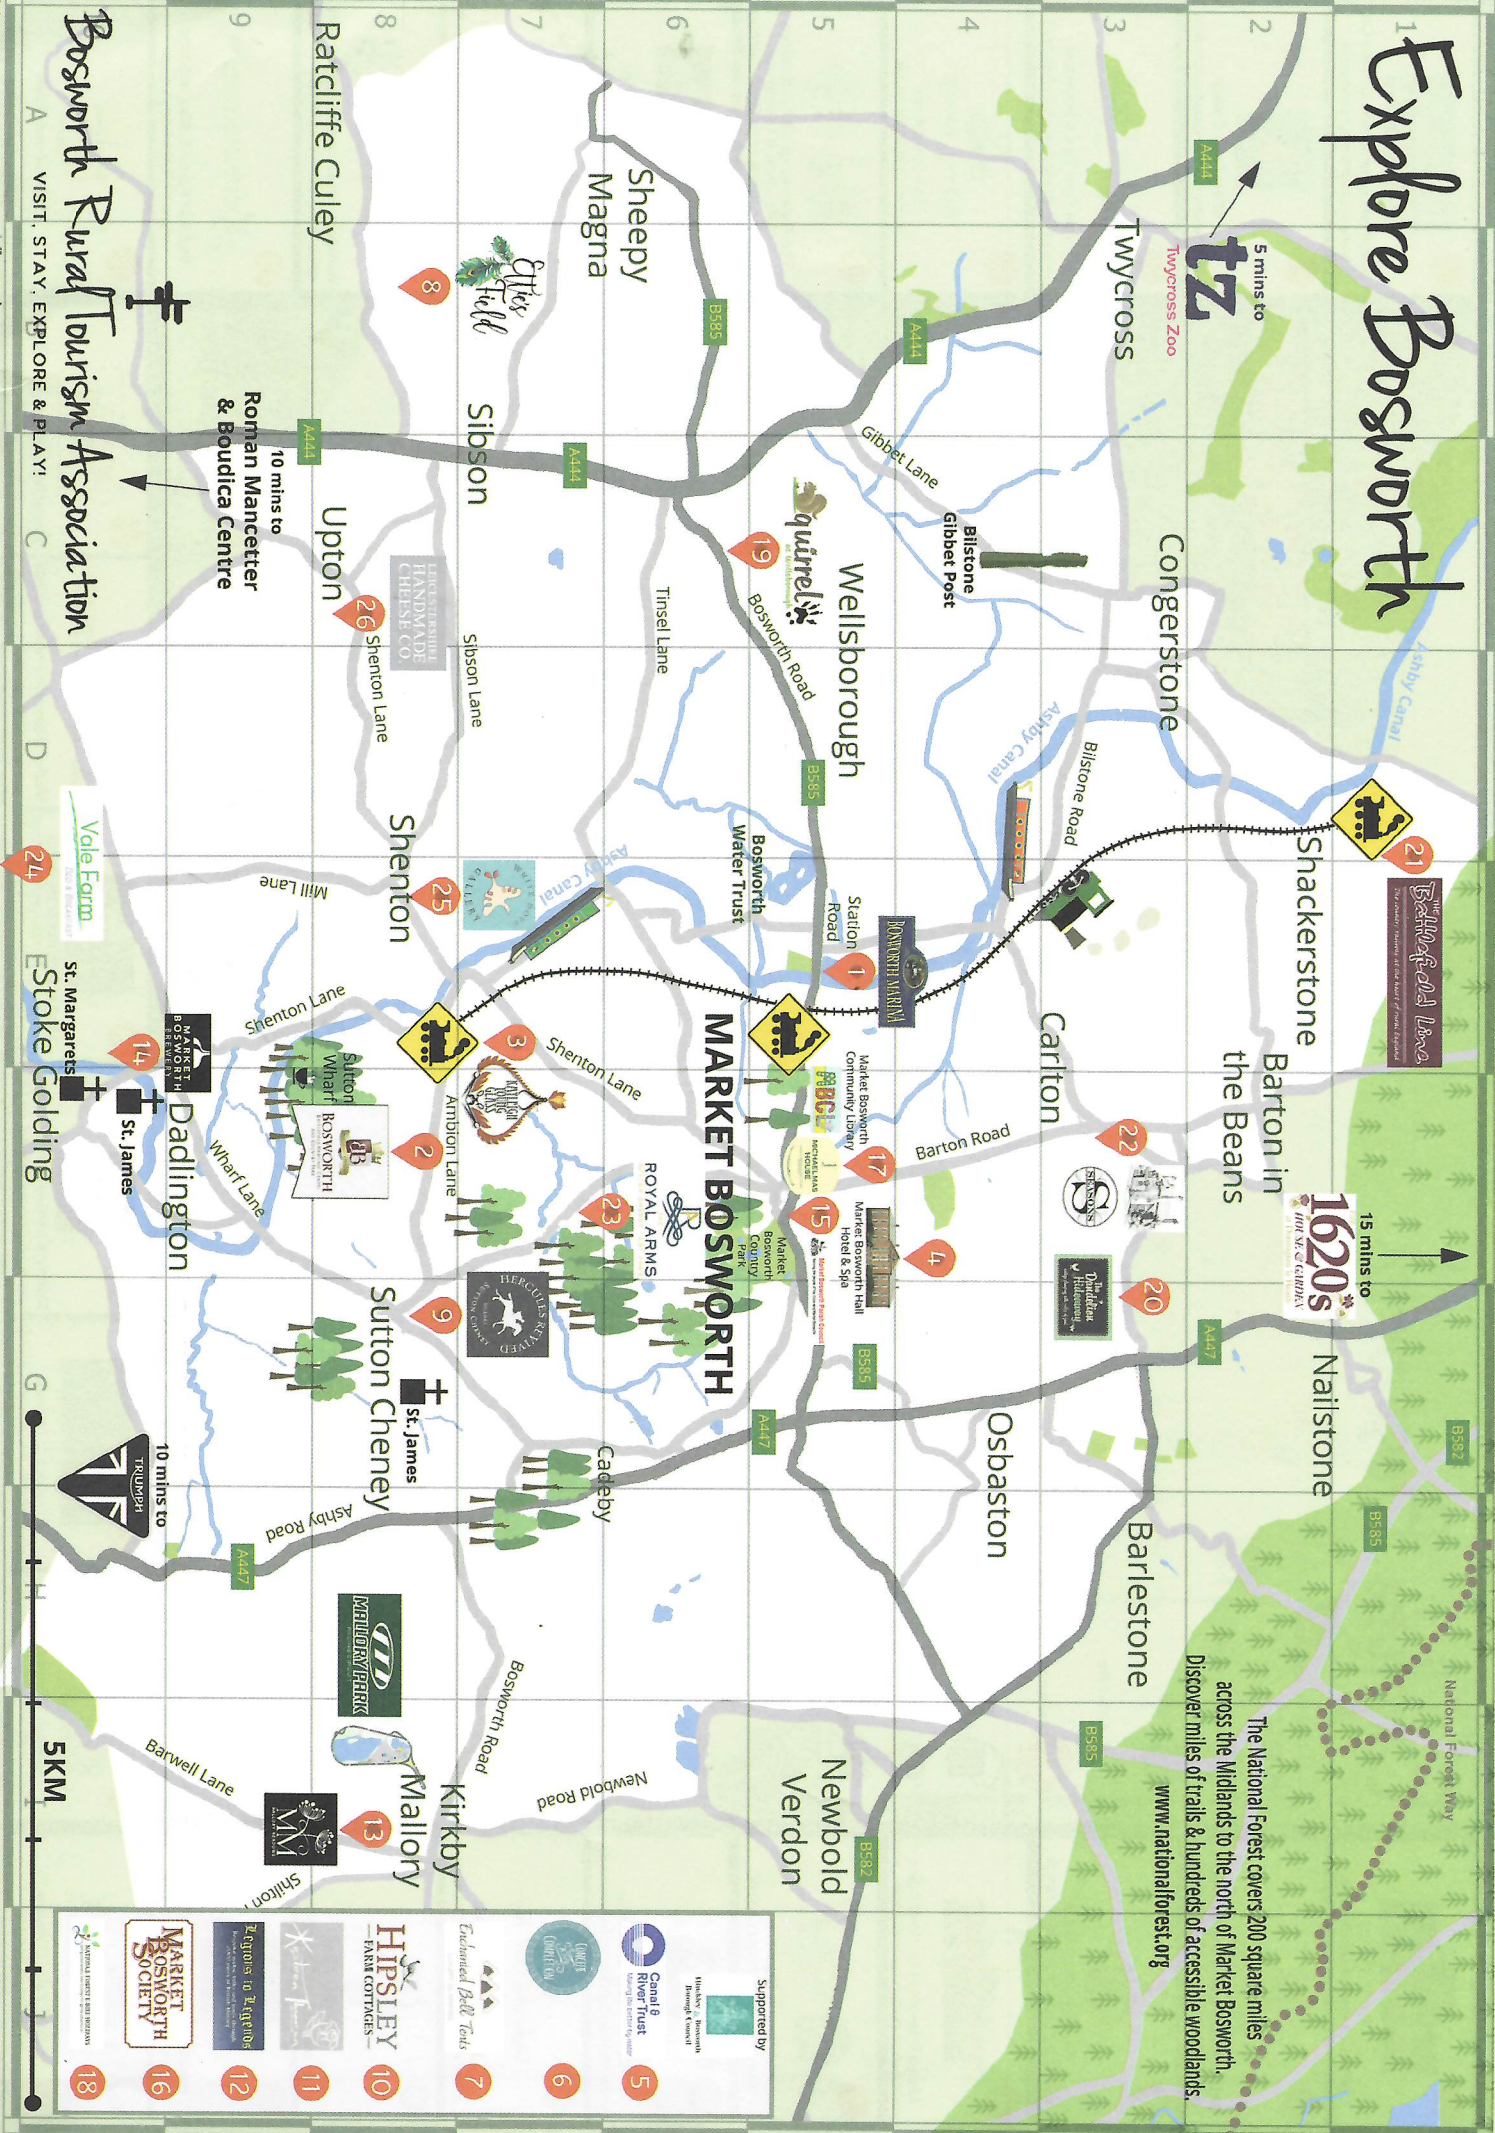

Explore Bosworth

The National Forest covers 200 square miles across the Midlands to the north of Market Bosworth. Discover miles of trails & hundreds of accessible woodlands. www.nationalforest.org

- Supported by:
- 18 National Forest for Business
 - 16 MARKET BOSWORTH SOCIETY
 - 12 Regions of Legends
 - 11 HPSLEY FARM COTTAGES
 - 10 HPSLEY FARM COTTAGES
 - 7 Enchanted Gate Tours
 - 6 Light & Sound
 - 5 Canal & River Trust